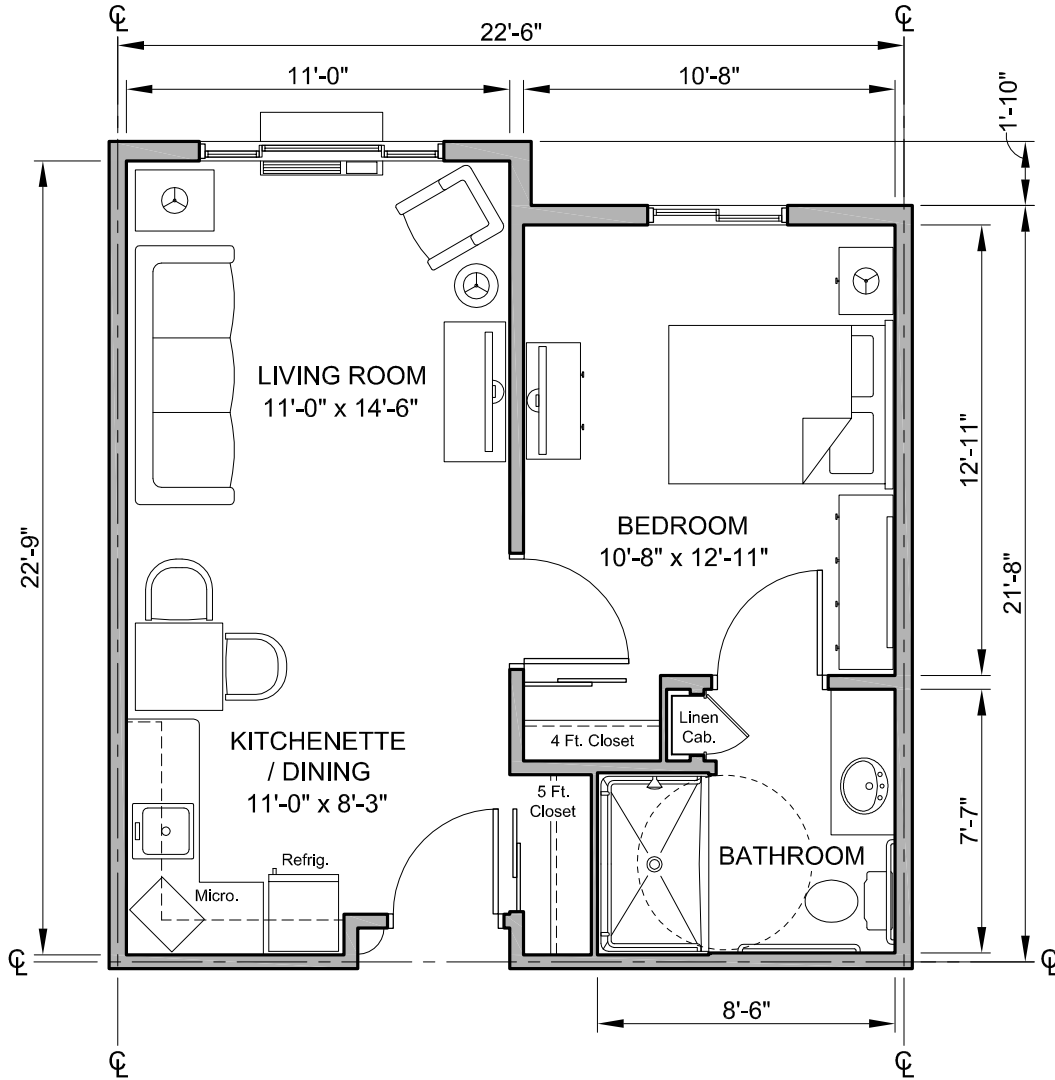

BELOIT
SENIOR LIVING

1 BEDROOM UNIT A1.0

SCALE: 0 1' 2' 4' 8'

487 GSF
11 UNITS

NOTE: All dimensions are approximate
and subject to change.

1 BEDROOM UNIT A1.1

SCALE: 0 1' 2' 4' 8'

509 GSF
5 UNITS

NOTE: All dimensions are approximate and subject to change.

1 BEDROOM UNIT A1.2

SCALE: 0 1' 2' 4' 8'

518 GSF
2 UNITS

NOTE: All dimensions are approximate and subject to change.

1 BEDROOM UNIT A1.3

SCALE: 0 1' 2' 4' 8'

525 GSF
4 UNITS

NOTE: All dimensions are approximate and subject to change.

BELOIT
SENIOR LIVING

1 BEDROOM UNIT A1.4

SCALE: 0 1' 2' 4' 8'

509 GSF
7 UNITS

NOTE: All dimensions are approximate and subject to change.

1 BEDROOM UNIT A2.0

SCALE: 0 1' 2' 4' 8'

556 GSF
6 UNITS

NOTE: All dimensions are approximate and subject to change.

1 BEDROOM UNIT A3.0

SCALE: 0 1' 2' 4' 8'

579 GSF
5 UNITS

NOTE: All dimensions are approximate and subject to change.