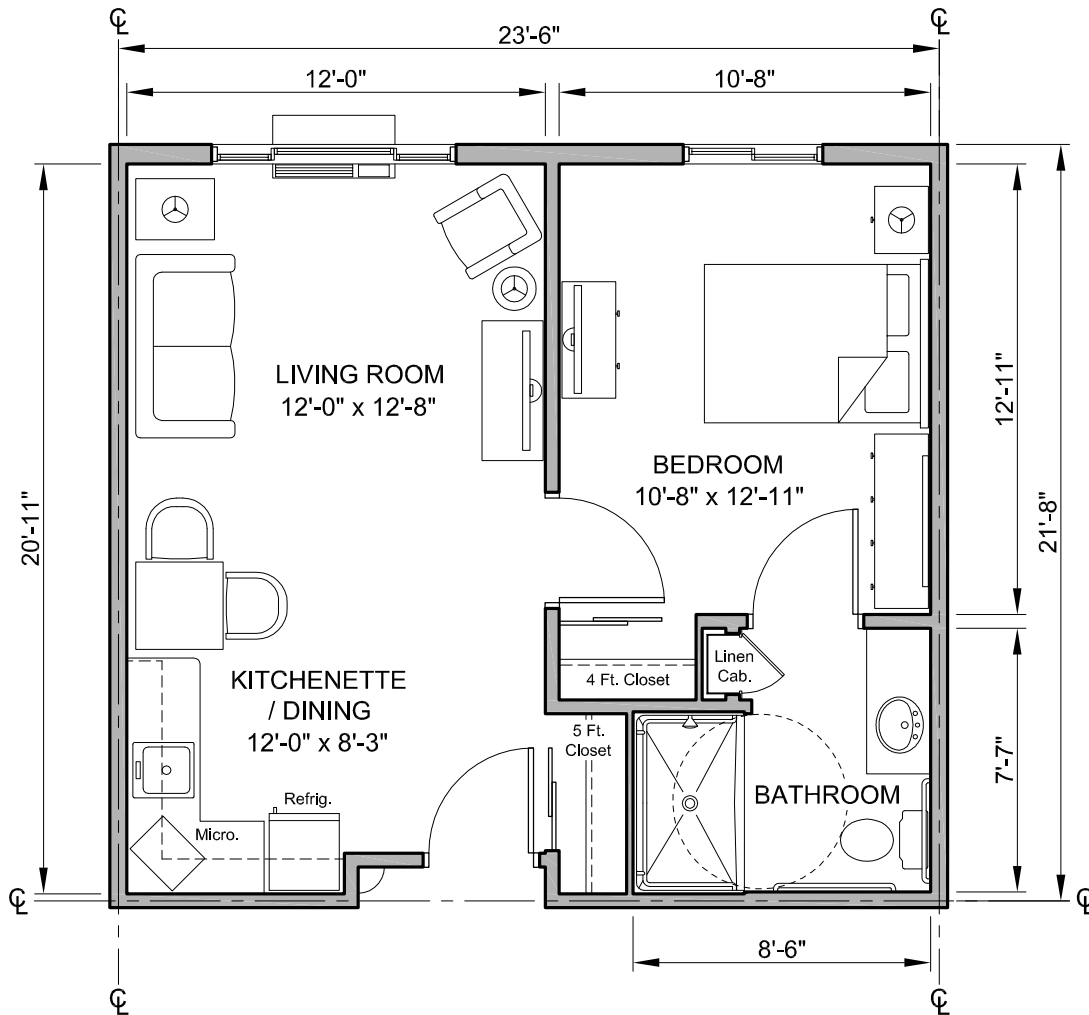

BELOIT
SENIOR LIVING

1 BEDROOM UNIT A1.0

SCALE: 0 1' 2' 4' 8'

487 GSF
11 UNITS

NOTE: All dimensions are approximate
and subject to change.

1 BEDROOM UNIT A1.1

SCALE: 0 1' 2' 4' 8'

509 GSF
5 UNITS

NOTE: All dimensions are approximate and subject to change.

1 BEDROOM UNIT A1.2

SCALE: 0 1' 2' 4' 8'

518 GSF
2 UNITS

NOTE: All dimensions are approximate and subject to change.

1 BEDROOM UNIT A1.3

SCALE: 0 1' 2' 4' 8'

525 GSF
4 UNITS

NOTE: All dimensions are approximate and subject to change.

BELOIT
SENIOR LIVING

1 BEDROOM UNIT A1.4

SCALE: 0 1' 2' 4' 8'

509 GSF
7 UNITS

NOTE: All dimensions are approximate and subject to change.

1 BEDROOM UNIT A2.0

SCALE: 0 1' 2' 4' 8'

556 GSF
6 UNITS

NOTE: All dimensions are approximate and subject to change.

1 BEDROOM UNIT A3.0

SCALE: 0 1' 2' 4' 8'

579 GSF
5 UNITS

NOTE: All dimensions are approximate and subject to change.