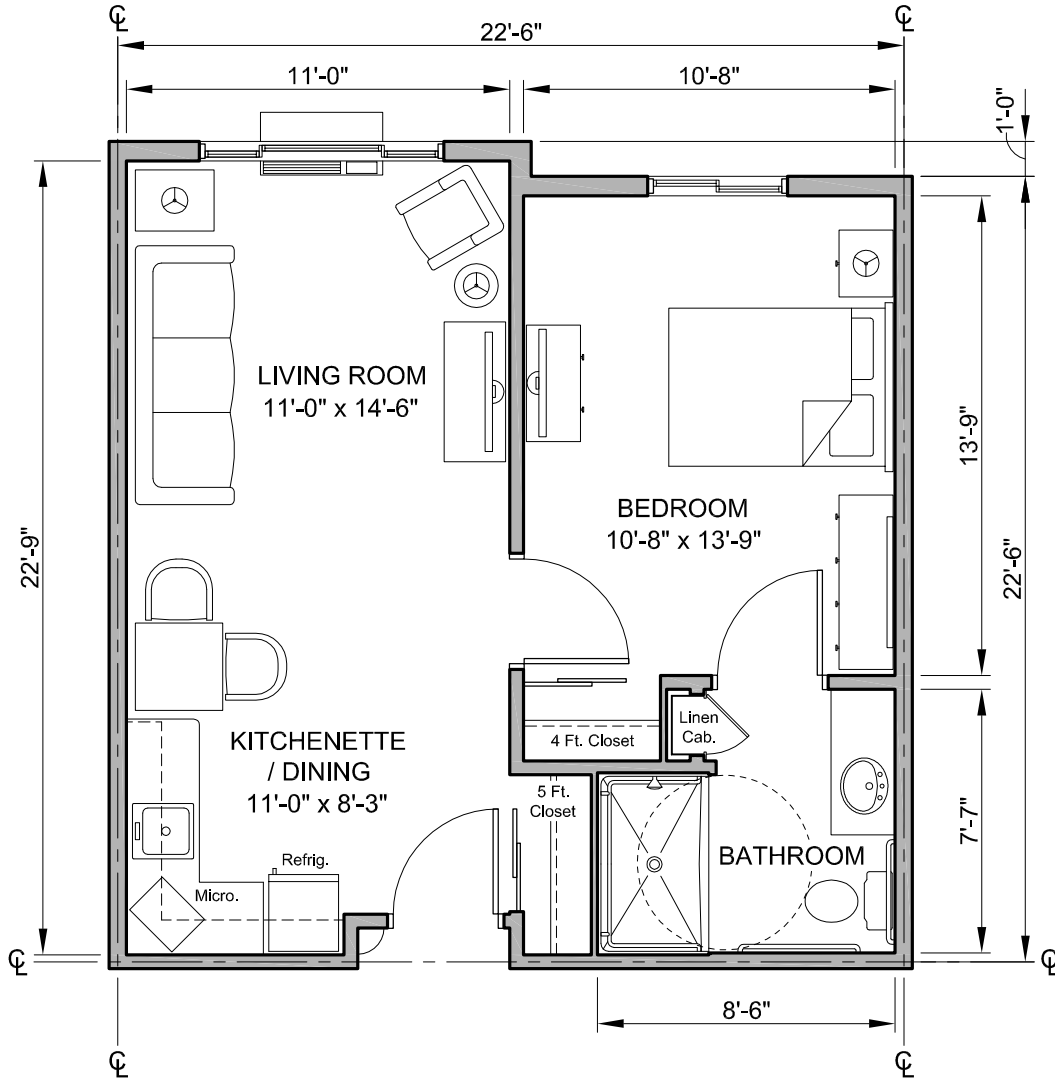

BELOIT
SENIOR LIVING

1 BEDROOM UNIT A1.0

SCALE: 0 1' 2' 4' 8'

487 GSF
11 UNITS

NOTE: All dimensions are approximate
and subject to change.

1 BEDROOM UNIT A1.1

SCALE: 0 1' 2' 4' 8'

509 GSF
5 UNITS

NOTE: All dimensions are approximate and subject to change.

1 BEDROOM UNIT A1.2

SCALE: 0 1' 2' 4' 8'

518 GSF
2 UNITS

NOTE: All dimensions are approximate and subject to change.

1 BEDROOM UNIT A1.3

SCALE: 0 1' 2' 4' 8'

525 GSF
4 UNITS

NOTE: All dimensions are approximate and subject to change.

BELOIT
SENIOR LIVING

1 BEDROOM UNIT A1.4

SCALE: 0 1' 2' 4' 8'

509 GSF
7 UNITS

NOTE: All dimensions are approximate and subject to change.

1 BEDROOM UNIT A2.0

SCALE: 0 1' 2' 4' 8'

556 GSF
6 UNITS

NOTE: All dimensions are approximate and subject to change.

1 BEDROOM UNIT A3.0

SCALE: 0 1' 2' 4' 8'

579 GSF
5 UNITS

NOTE: All dimensions are approximate and subject to change.