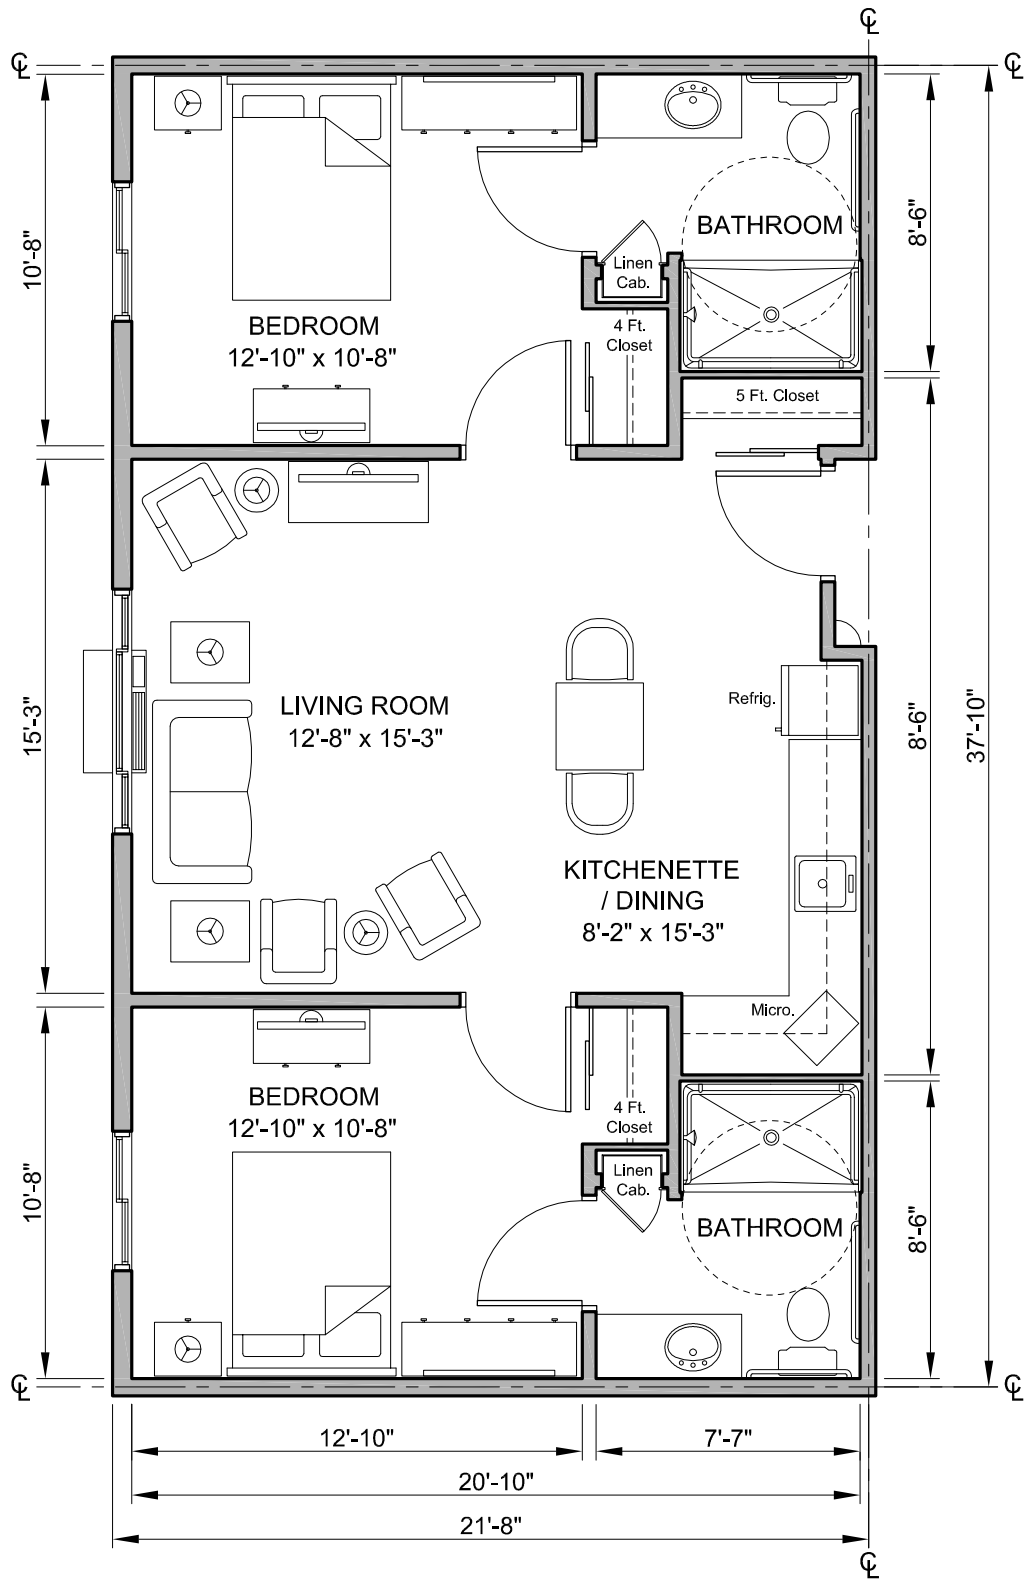

NOTE: All dimensions are approximate and subject to change.

1 BEDROOM UNIT A1.2

SCALE: 0 1' 2' 4' 8'

518 GSF
2 UNITS

NOTE: All dimensions are approximate and subject to change.

1 BEDROOM UNIT A1.3

SCALE: 0 1' 2' 4' 8'

525 GSF
4 UNITS

NOTE: All dimensions are approximate and subject to change.

BELOIT
SENIOR LIVING

1 BEDROOM UNIT A1.4

SCALE: 0 1' 2' 4' 8'

509 GSF
7 UNITS

NOTE: All dimensions are approximate and subject to change.

1 BEDROOM UNIT A2.0

SCALE: 0 1' 2' 4' 8'

556 GSF
6 UNITS

NOTE: All dimensions are approximate and subject to change.

1 BEDROOM UNIT A3.0

SCALE: 0 1' 2' 4' 8'

579 GSF
5 UNITS

NOTE: All dimensions are approximate and subject to change.

1 BEDROOM UNIT A3.1

SCALE: 0 1' 2' 4' 8'

591 GSF
1 UNIT

NOTE: All dimensions are approximate and subject to change.

BELOIT
SENIOR LIVING

2 BEDROOM UNIT B1.0

SCALE: 0 1' 2' 4' 8'

819 GSF
1 UNIT