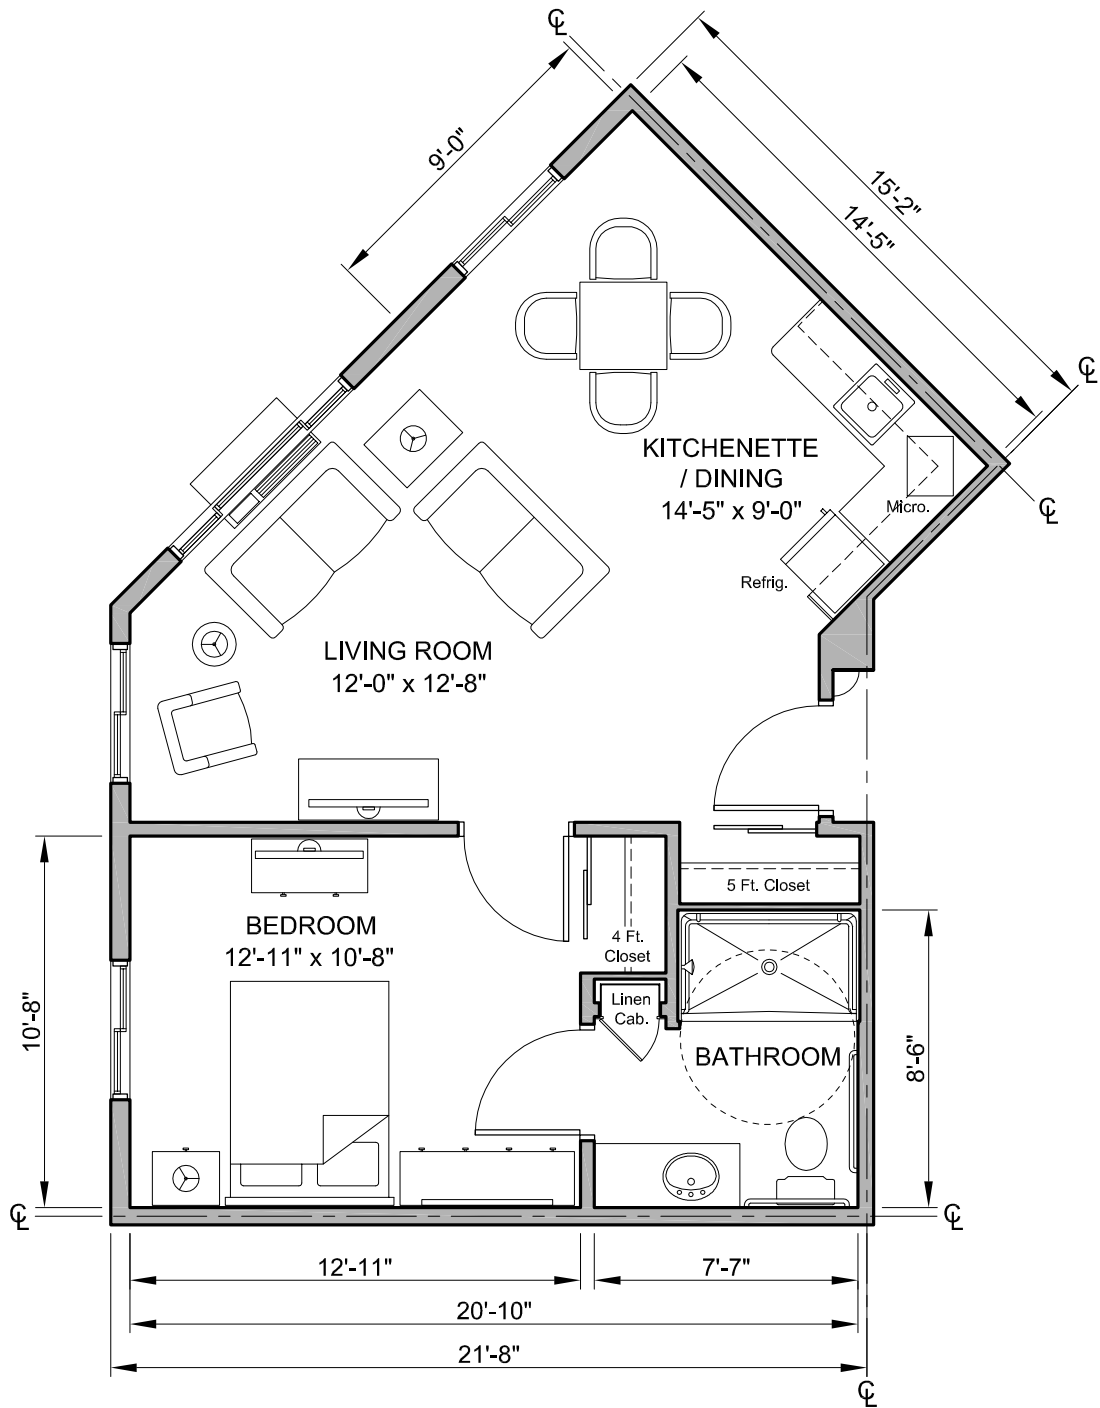

BELOIT
SENIOR LIVING

1 BEDROOM UNIT A1.0

SCALE: 0 1' 2' 4' 8'

487 GSF
11 UNITS

NOTE: All dimensions are approximate
and subject to change.

1 BEDROOM UNIT A1.1

SCALE: 0 1' 2' 4' 8'

509 GSF
5 UNITS

NOTE: All dimensions are approximate and subject to change.

1 BEDROOM UNIT A1.2

SCALE: 0 1' 2' 4' 8'

518 GSF
2 UNITS

NOTE: All dimensions are approximate and subject to change.

1 BEDROOM UNIT A1.3

SCALE: 0 1' 2' 4' 8'

525 GSF
4 UNITS

NOTE: All dimensions are approximate and subject to change.

BELOIT
SENIOR LIVING

1 BEDROOM UNIT A1.4

SCALE: 0 1' 2' 4' 8'

509 GSF
7 UNITS

NOTE: All dimensions are approximate and subject to change.

1 BEDROOM UNIT A2.0

SCALE: 0 1' 2' 4' 8'

556 GSF
6 UNITS

NOTE: All dimensions are approximate and subject to change.

1 BEDROOM UNIT A3.0

SCALE: 0 1' 2' 4' 8'

579 GSF
5 UNITS

NOTE: All dimensions are approximate and subject to change.