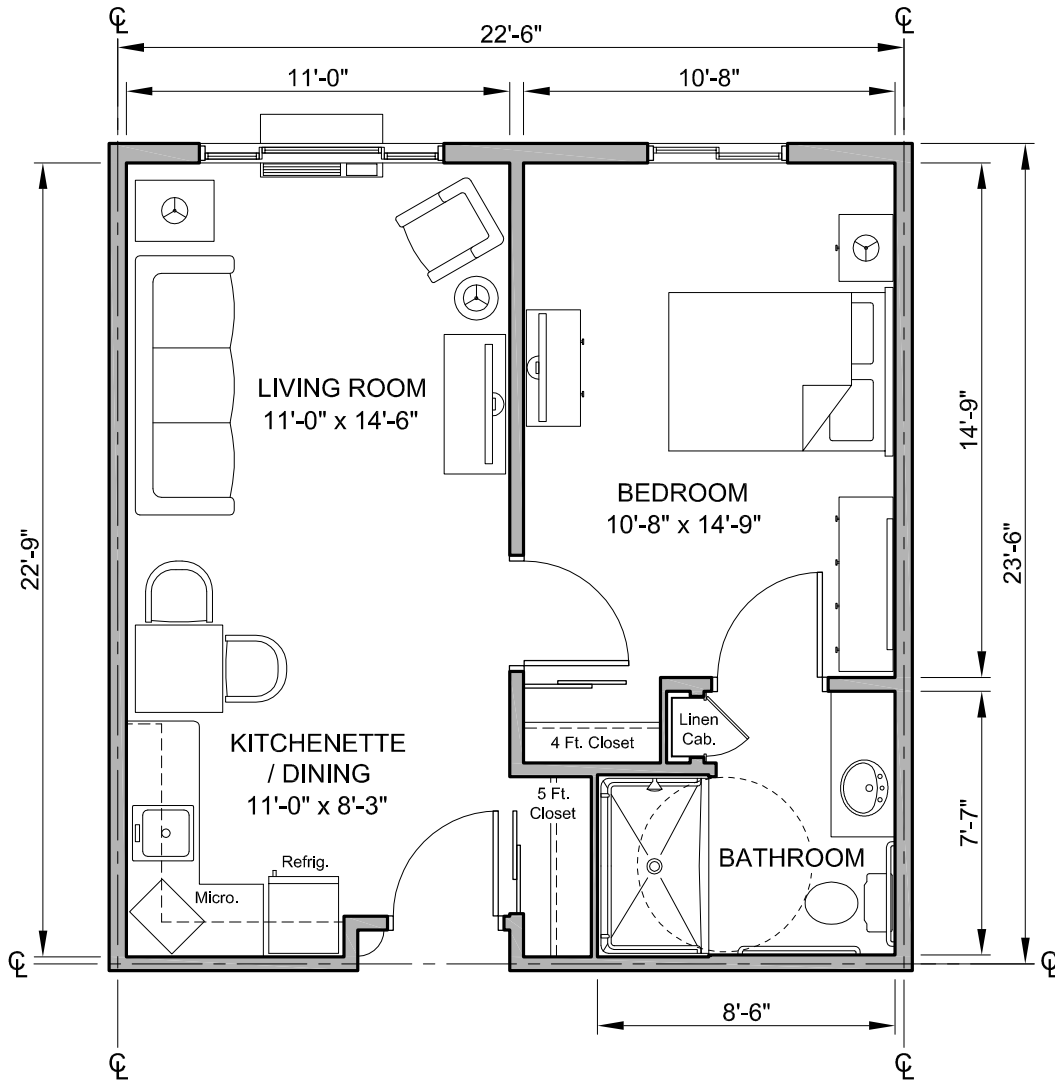

BELOIT
SENIOR LIVING

1 BEDROOM UNIT A1.0

SCALE: 0 1' 2' 4' 8'

487 GSF
11 UNITS

NOTE: All dimensions are approximate
and subject to change.

1 BEDROOM UNIT A1.1

SCALE: 0 1' 2' 4' 8'

509 GSF
5 UNITS

NOTE: All dimensions are approximate and subject to change.

1 BEDROOM UNIT A1.2

SCALE: 0 1' 2' 4' 8'

518 GSF
2 UNITS

NOTE: All dimensions are approximate and subject to change.

1 BEDROOM UNIT A1.3

SCALE: 0 1' 2' 4' 8'

525 GSF
4 UNITS

NOTE: All dimensions are approximate and subject to change.

BELOIT
SENIOR LIVING

1 BEDROOM UNIT A1.4

SCALE: 0 1' 2' 4' 8'

509 GSF
7 UNITS

NOTE: All dimensions are approximate and subject to change.

1 BEDROOM UNIT A2.0

SCALE: 0 1' 2' 4' 8'

556 GSF
6 UNITS

NOTE: All dimensions are approximate and subject to change.

1 BEDROOM UNIT A3.0

SCALE: 0 1' 2' 4' 8'

579 GSF
5 UNITS

NOTE: All dimensions are approximate and subject to change.