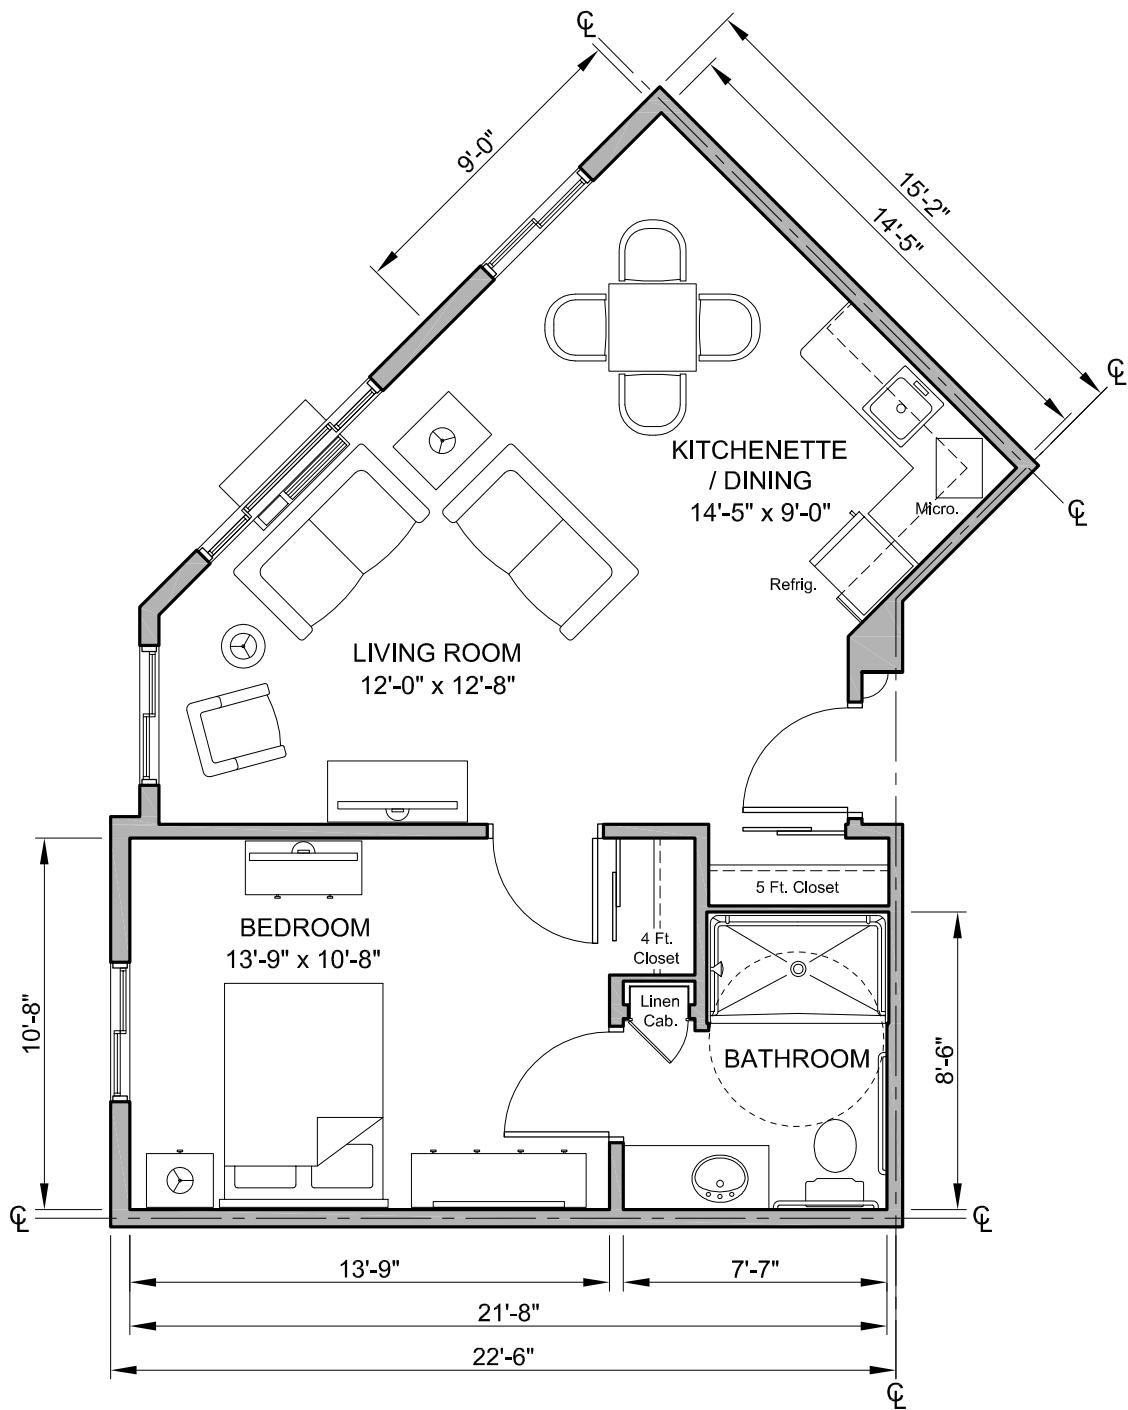

NOTE: All dimensions are approximate and subject to change.

1 BEDROOM UNIT A1.2

SCALE: 0 1' 2' 4' 8'

518 GSF
2 UNITS

NOTE: All dimensions are approximate and subject to change.

1 BEDROOM UNIT A1.3

SCALE: 0 1' 2' 4' 8'

525 GSF
4 UNITS

NOTE: All dimensions are approximate and subject to change.

BELOIT
SENIOR LIVING

1 BEDROOM UNIT A1.4

SCALE: 0 1' 2' 4' 8'

509 GSF
7 UNITS

NOTE: All dimensions are approximate and subject to change.

1 BEDROOM UNIT A2.0

SCALE: 0 1' 2' 4' 8'

556 GSF
6 UNITS

NOTE: All dimensions are approximate and subject to change.

1 BEDROOM UNIT A3.0

SCALE: 0 1' 2' 4' 8'

579 GSF
5 UNITS

NOTE: All dimensions are approximate and subject to change.

1 BEDROOM UNIT A3.1

SCALE: 0 1' 2' 4' 8'

591 GSF
1 UNIT

NOTE: All dimensions are approximate and subject to change.

BELOIT
SENIOR LIVING

2 BEDROOM UNIT B1.0

SCALE: 0 1' 2' 4' 8'

819 GSF
1 UNIT