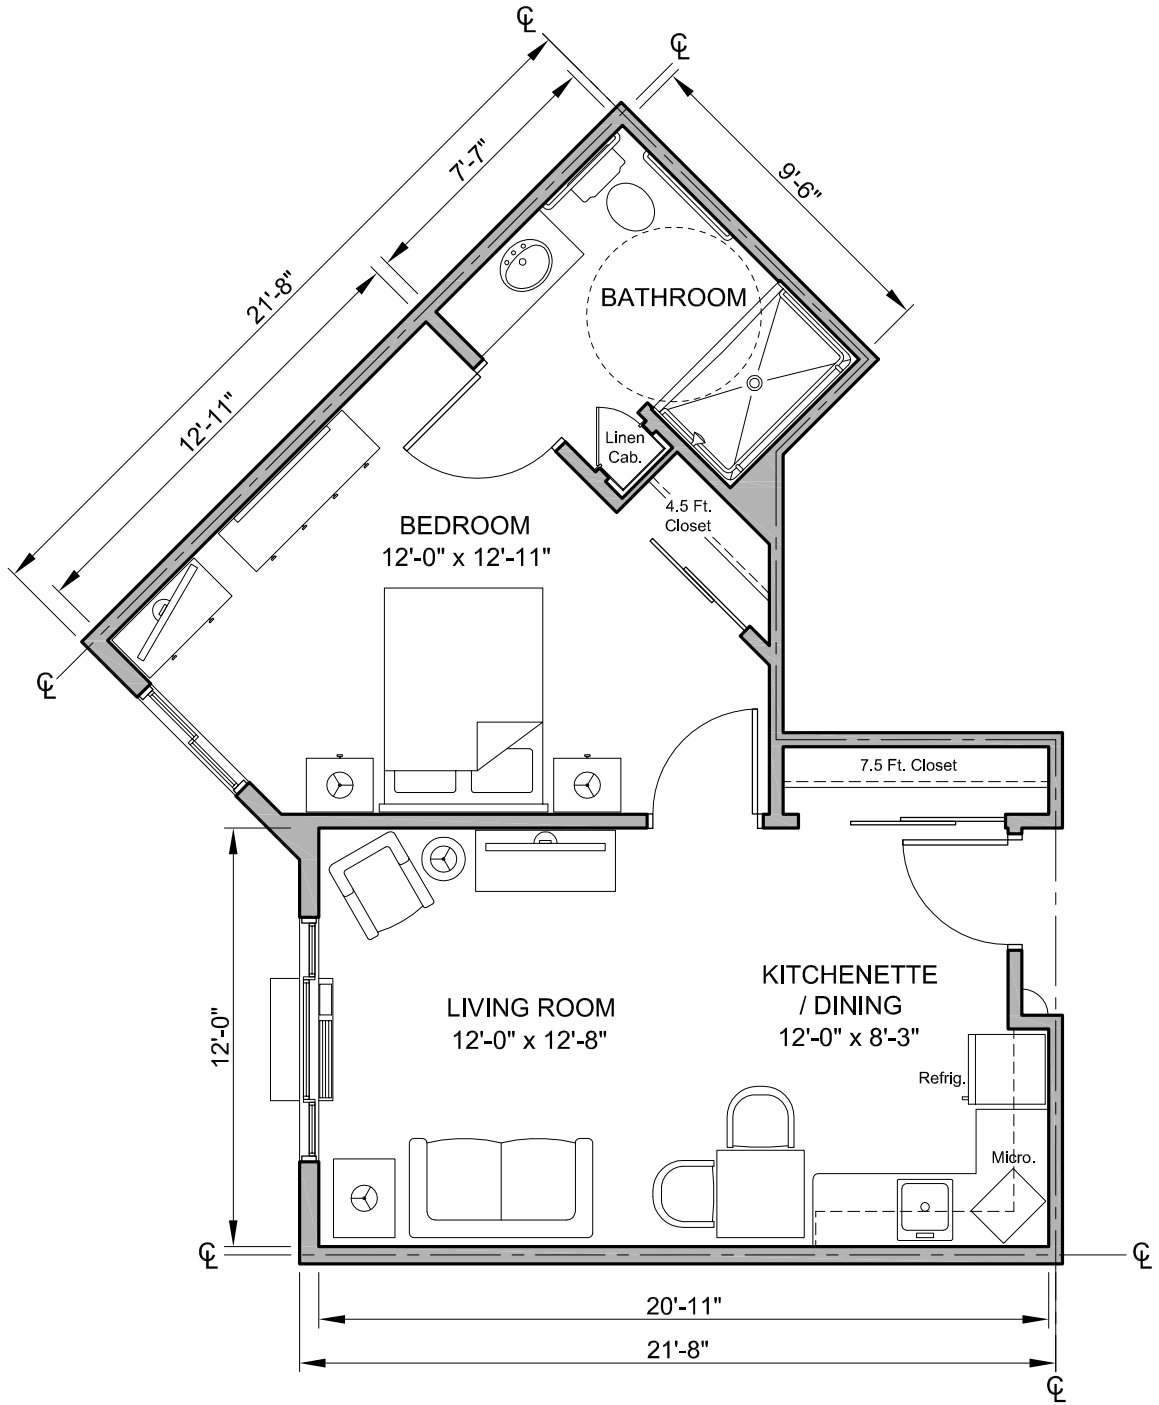

BELOIT
SENIOR LIVING

1 BEDROOM UNIT A1.0

SCALE: 0 1' 2' 4' 8'

487 GSF
11 UNITS

NOTE: All dimensions are approximate
and subject to change.

1 BEDROOM UNIT A1.1

SCALE: 0 1' 2' 4' 8'

509 GSF
5 UNITS

NOTE: All dimensions are approximate and subject to change.

1 BEDROOM UNIT A1.2

SCALE: 0 1' 2' 4' 8'

518 GSF
2 UNITS

NOTE: All dimensions are approximate and subject to change.

1 BEDROOM UNIT A1.3

SCALE: 0 1' 2' 4' 8'

525 GSF
4 UNITS

NOTE: All dimensions are approximate and subject to change.

BELOIT
SENIOR LIVING

1 BEDROOM UNIT A1.4

SCALE: 0 1' 2' 4' 8'

509 GSF
7 UNITS

NOTE: All dimensions are approximate and subject to change.

1 BEDROOM UNIT A2.0

SCALE: 0 1' 2' 4' 8'

556 GSF
6 UNITS

NOTE: All dimensions are approximate and subject to change.

1 BEDROOM UNIT A3.0

SCALE: 0 1' 2' 4' 8'

579 GSF
5 UNITS

NOTE: All dimensions are approximate and subject to change.